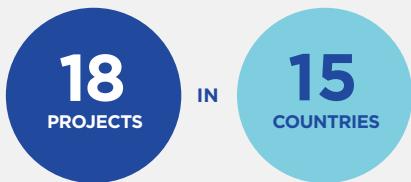

RAPID RESPONSE MECHANISM IMPACT

AS OF AUGUST 2015

IN JUST ONE YEAR, THE RRM HAS FUNDED:

CURRENT PROJECTS SUPPORT AND PROVIDE TECHNICAL ASSISTANCE TO:

YOUTH GROUPS

FAITH-BASED ORGANIZATIONS

HIV INTEGRATION PROGRAMS